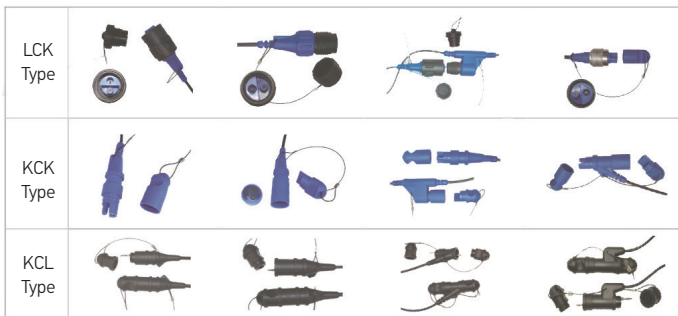

# ION Geophone Connectors, Cases & Cables

In support of ION's portfolio of precision geophones, a wide range of geophone cases, connectors, cabling and accessories is available. These include land cases in vertical, horizontal and multicomponent configurations and water-blocked marsh cases rated to 50 m water depth.

## Geophone Connectors