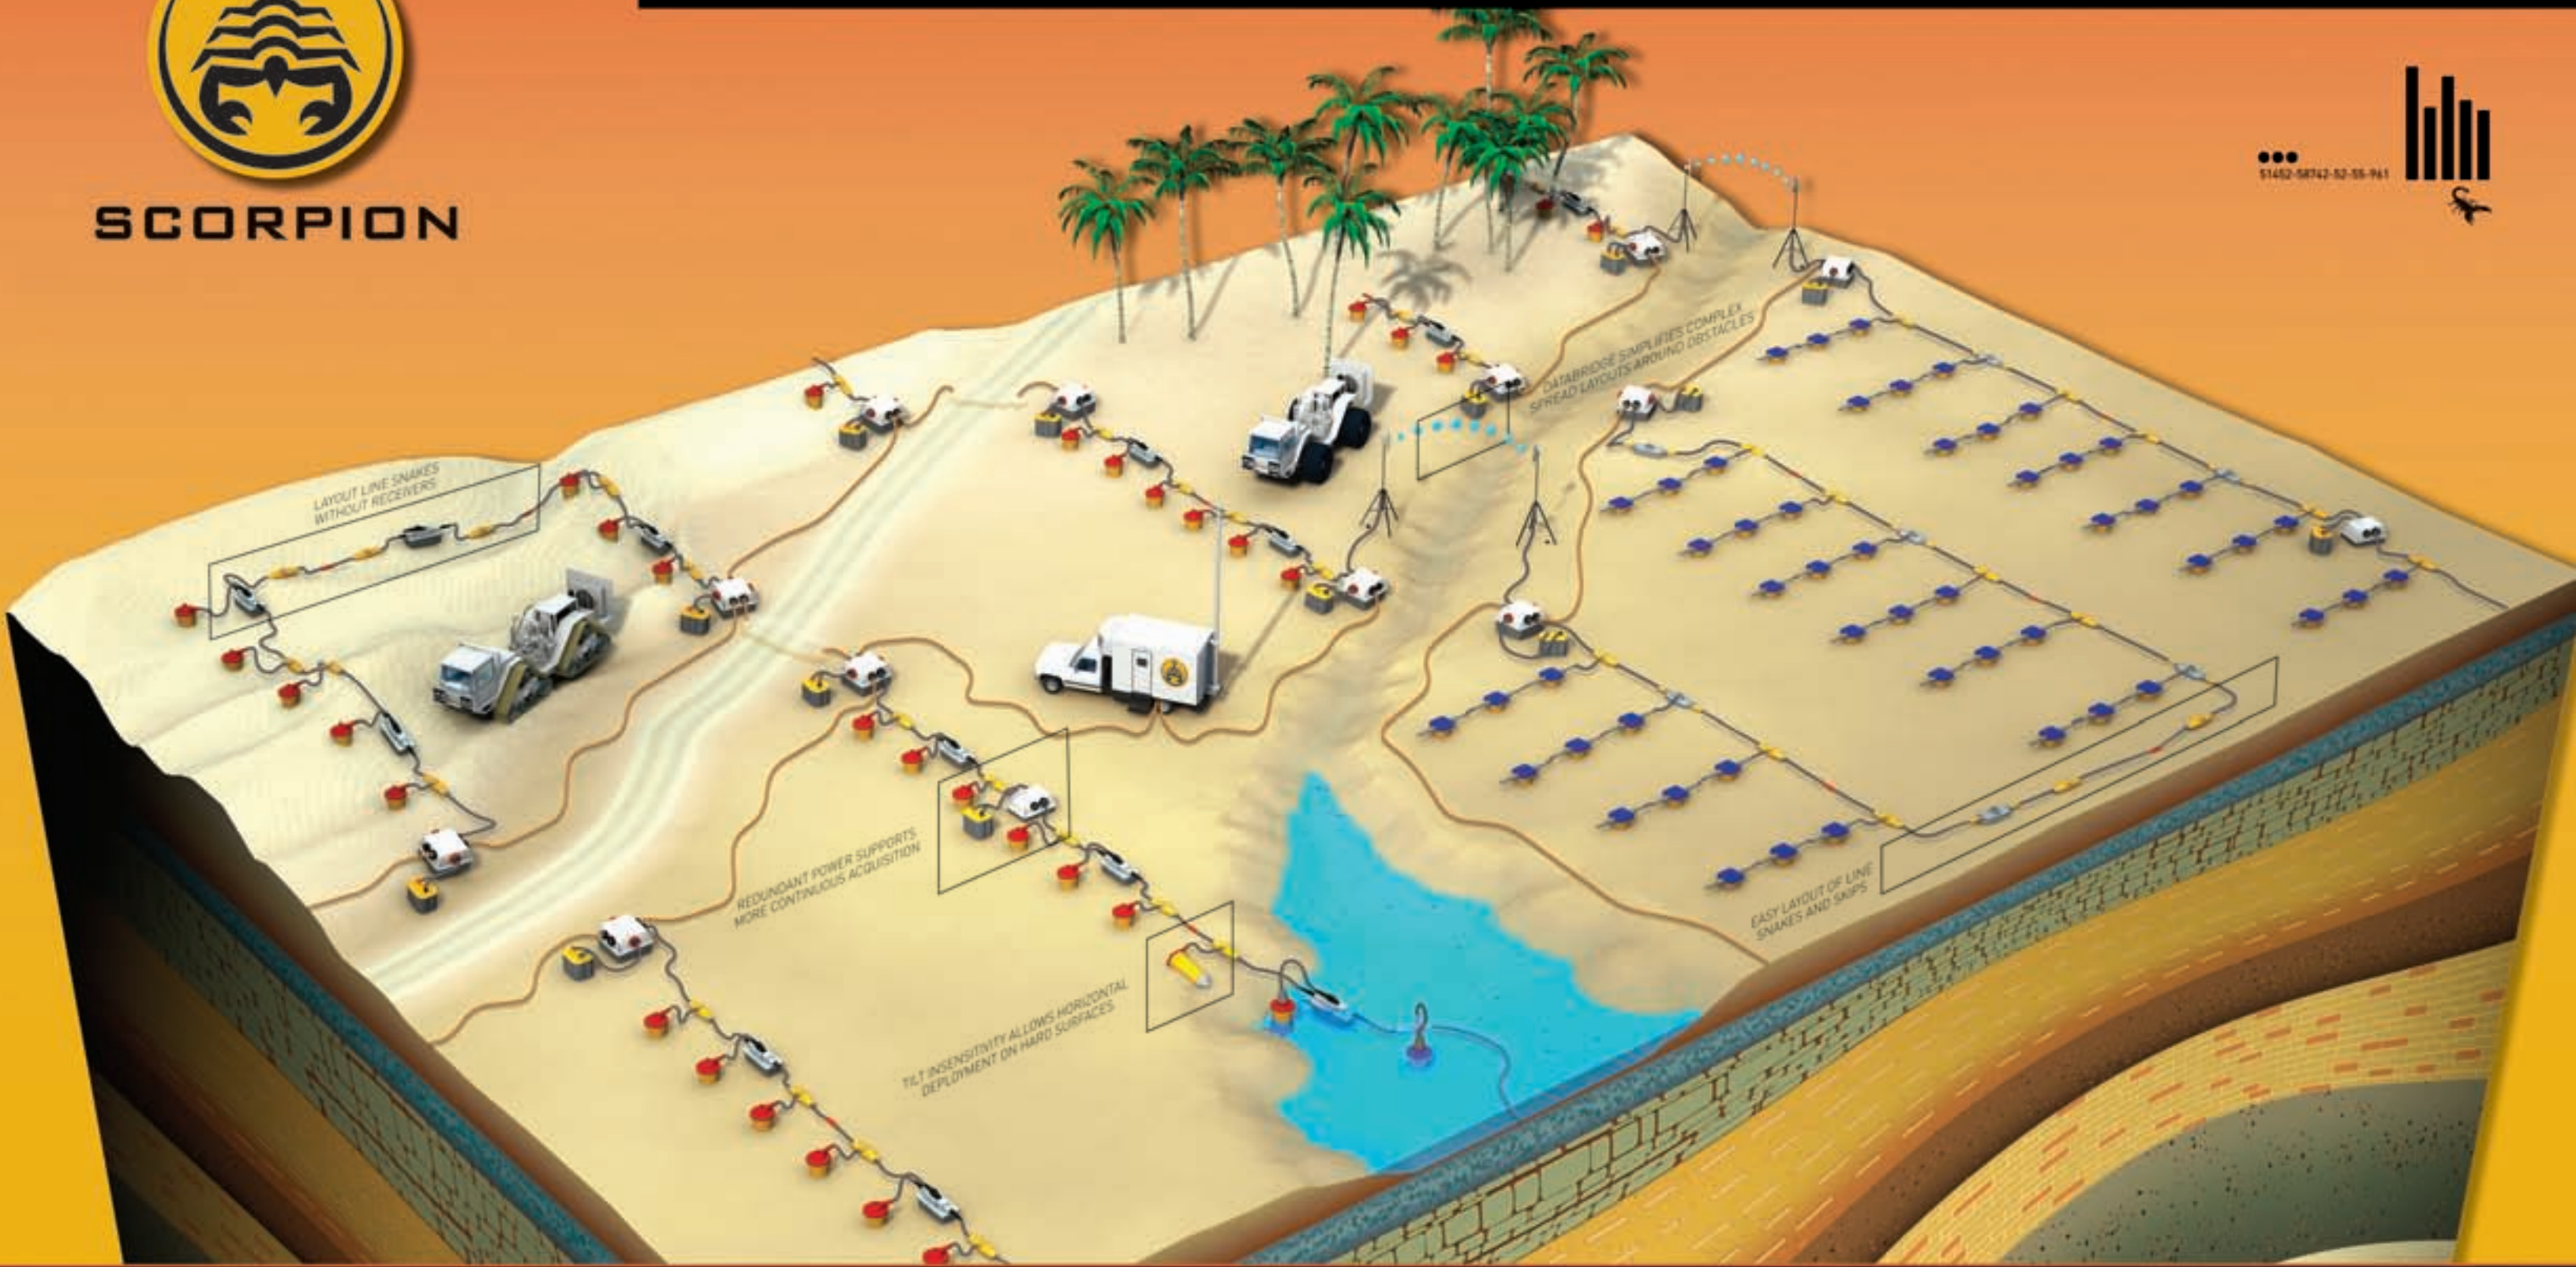

SCORPION

I/O'S NEXT GENERATION CABLE-BASED LAND ACQUISITION SYSTEM

DataBridge VectorSeis Receiver Axial Entry VectorSeis Receiver SM-24 Geophone Cross-line Cable Analog Line Unit (AU2) Digital Line Unit (D-Unit) Battery Booster Unit (BBU) Cross-line Unit (XLU) Standard Battery XVib Vibrator AHV-IV Vibrator Recording Truck